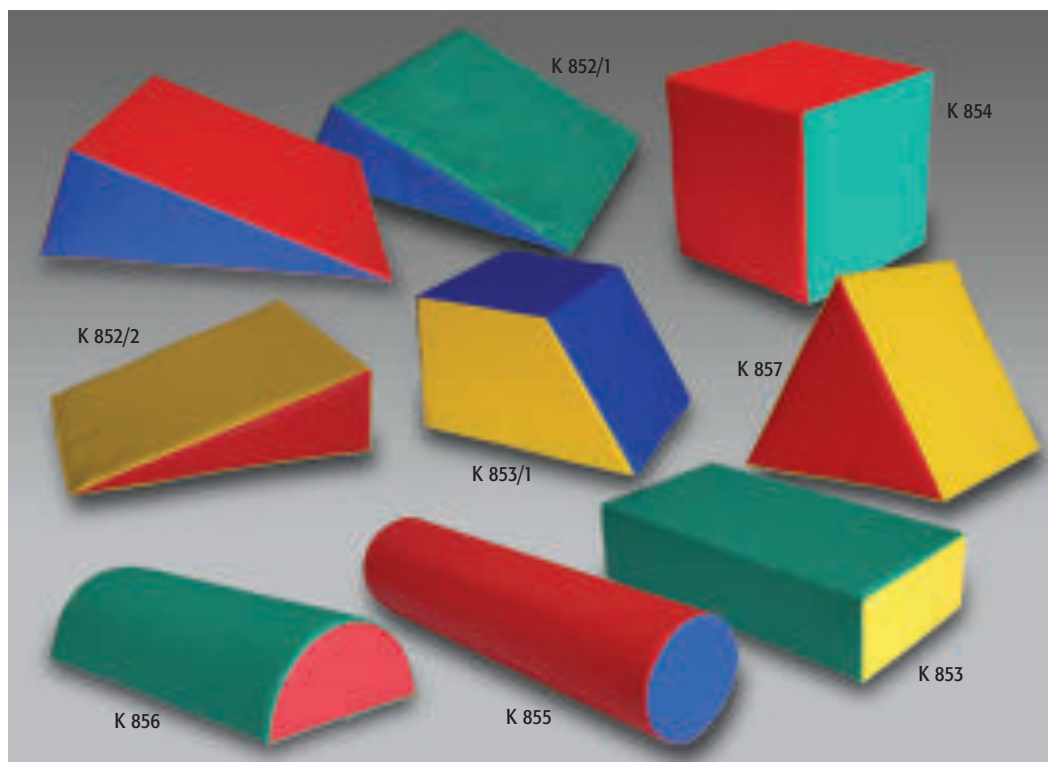

## FORME GEOMETRICHE GEOMETRIC LEARNING FORMS

- K 852/A** Cuscino gommapiuma a cuneo rivestito in tessuto PVC colorato. Misure cm 100x100x40 h.  
Wedge-shaped foam rubber cushion, covered with coloured PVC fabric. Measures cm 100 x 100 x 40 h.
- K 852/1** Cuscino gommapiuma a cuneo rivestito in tessuto PVC colorato. Misure cm 60x45x15 h.  
Wedge-shaped foam rubber cushion, covered with coloured PVC fabric. Measures cm 60x45x15 h.
- K 852/2** Cuscino in gommapiuma a cuneo rivestito in tessuto PVC colorato. Misure cm. 60x45x15h.  
Wedge-shaped foam rubber cushion, covered with coloured PVC fabric. Measures cm. 60x45x15h.
- K 853** Cuscino gommapiuma a rettangolo, in PVC colorato. Misure cm 30x15x60 h.  
Rectangular foam rubber cushion, covered with coloured PVC fabric. Measures cm 30x15x60 h.
- K 853/1** Cuscino gommapiuma a trapezio, rivestito in PVC colorato. Misure cm 40x30x50 h.  
Trapezoidal foam rubber cushion, covered with coloured PVC fabric. Measures cm 40x30x50 h.
- K 854** Cuscino gommapiuma a cubo, rivestito in PVC colorato. Misure cm 30x30x30 h.  
Cuboid foam rubber cushion, covered with coloured PVC fabric. Measures cm 30x30x30 h.
- K 855** Cuscino gommapiuma a cilindro, in PVC colorato. Misure cm 100xØ 25.  
Cylindrical foam rubber cushion, covered with coloured PVC fabric. Measures cm 100xØ 25.

- K 856** Cuscino gommapiuma a semicilindro, in PVC colorato. Misure cm 50 x 12,5 raggio.  
Semicylindrical foam rubber cushion, covered with coloured PVC fabric. Measures cm 50 x 12.5 radius.
- K 857** Cuscino in gommapiuma a triangolo, rivestito in PVC colorato, lato cm 30.  
Single triangle-shaped foam rubber cushion, covered with coloured PVC, side cm 30.
- K 858** Cuscino gommapiuma, forma, tessuto e misure a richiesta.  
Foam rubber cushion, shape, fabric, measures on request.